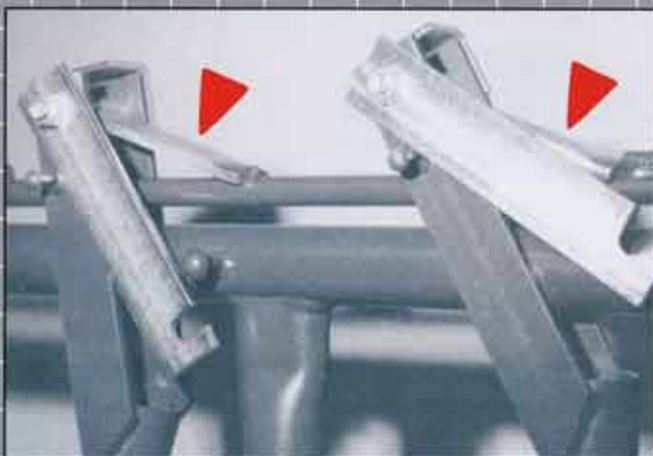

## **AVAILABLE STYLES:**

Standard  
Quick Release/Adjustable  
Auto-down  
Flat Barn Milking  
Bull  
Gates  
Bunk Mount  
Feeder Wagon Mount  
Mini-selflock for small calves

## **SIMPLE TO OPERATE!**

The cow activates the locking bar either by her forward motion or vertical neck movement when she reaches through the panel to eat.

Clamp between Steel Post Mounting

Control handle: holds or releases all animals

## **▶ TOTAL CONTROL!**

The operator can catch or release any animal at any time without affecting the rest of the animals in the system by using the triple locking mechanism.

Top lock: releases selected animals

Individual lock: holds selected animals