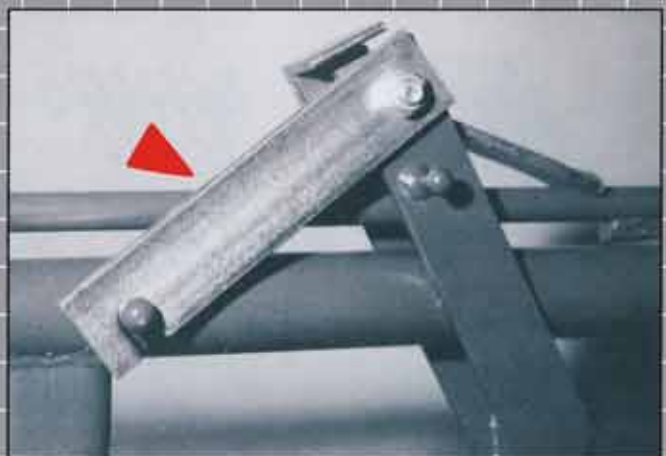

## **AVAILABLE STYLES:**

Standard  
Quick Release/Adjustable  
Auto-down  
Flat Barn Milking  
Bull  
Gates  
Bunk Mount  
Feeder Wagon Mount  
Mini-selflock for small calves

## **SIMPLE TO OPERATE!**

The cow activates the locking bar either by her forward motion or vertical neck movement when she reaches through the panel to eat.

Clamp between Steel Post Mounting

Control handle: holds or releases all animals

## **▶ TOTAL CONTROL!**

The operator can catch or release any animal at any time without affecting the rest of the animals in the system by using the triple locking mechanism.

Top lock: releases selected animals